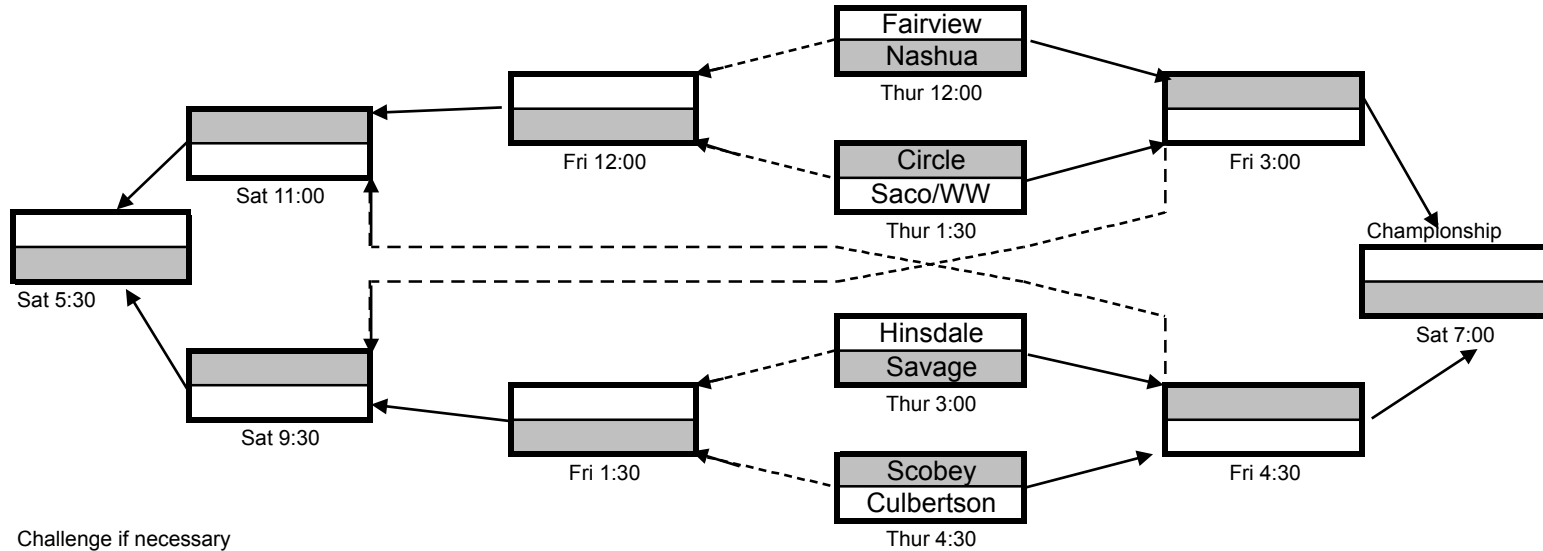

**GIRLS BRACKET- Eastern C**  
**Thurs-Fr-Sat**

Challenge if necessary

Winner 11
Loser 12

Mon 7:00

**BOYS BRACKET- Eastern C**  
**Wed-Thur- Fri**

Challenge if necessary

Winner 11
Loser 12

Sat 4:00