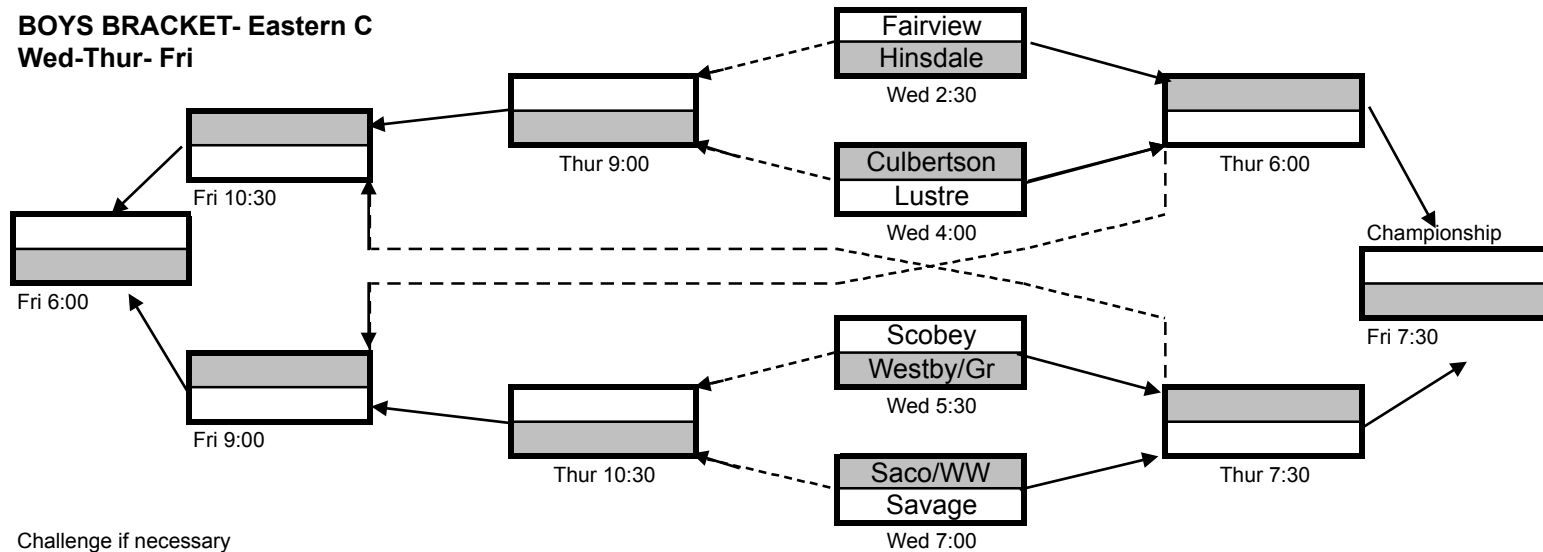

**GIRLS BRACKET- Eastern C**  
**Thurs-Fr-Sat**

Challenge if necessary

Winner 11
Loser 12

Mon 7:00

**BOYS BRACKET- Eastern C**  
**Wed-Thur- Fri**

Challenge if necessary

Winner 11
Loser 12

Sat 4:00